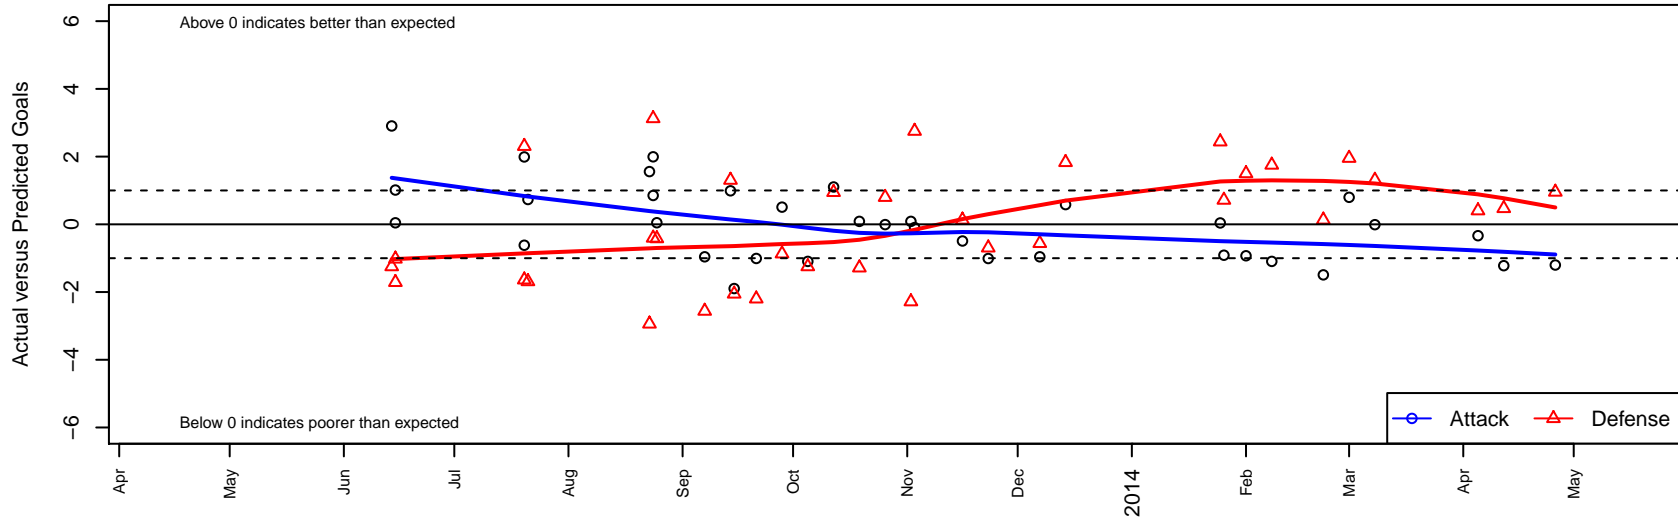

Westsound FC Red B01
Dots are actual minus expected GF (blue circles) and GA (red triangles).
Blue line is smoothed change in attack strength. Red is smoothed change in defense strength.